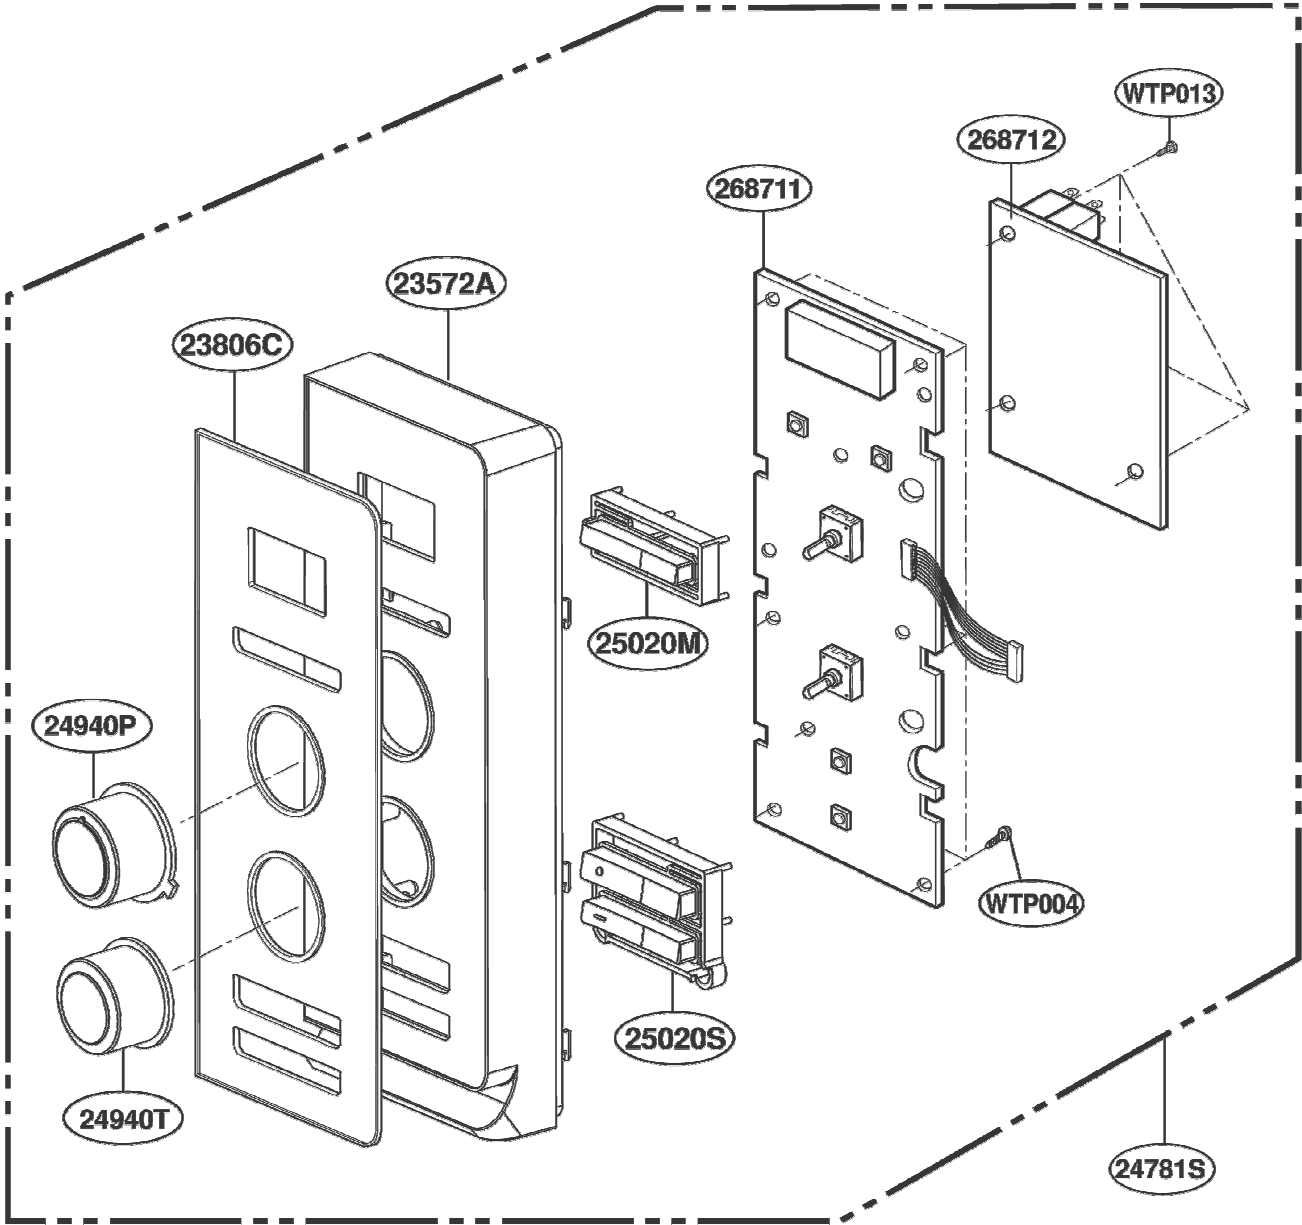

EXPLODED VIEW

INTRODUCTION

MODEL: MH-2338NW
MH-2337W

DOOR PARTS

CONTROL PANEL PARTS

OVEN CAVITY PARTS

LATCH BOARD PARTS

INTERIOR PARTS

BASE PLATE PARTS