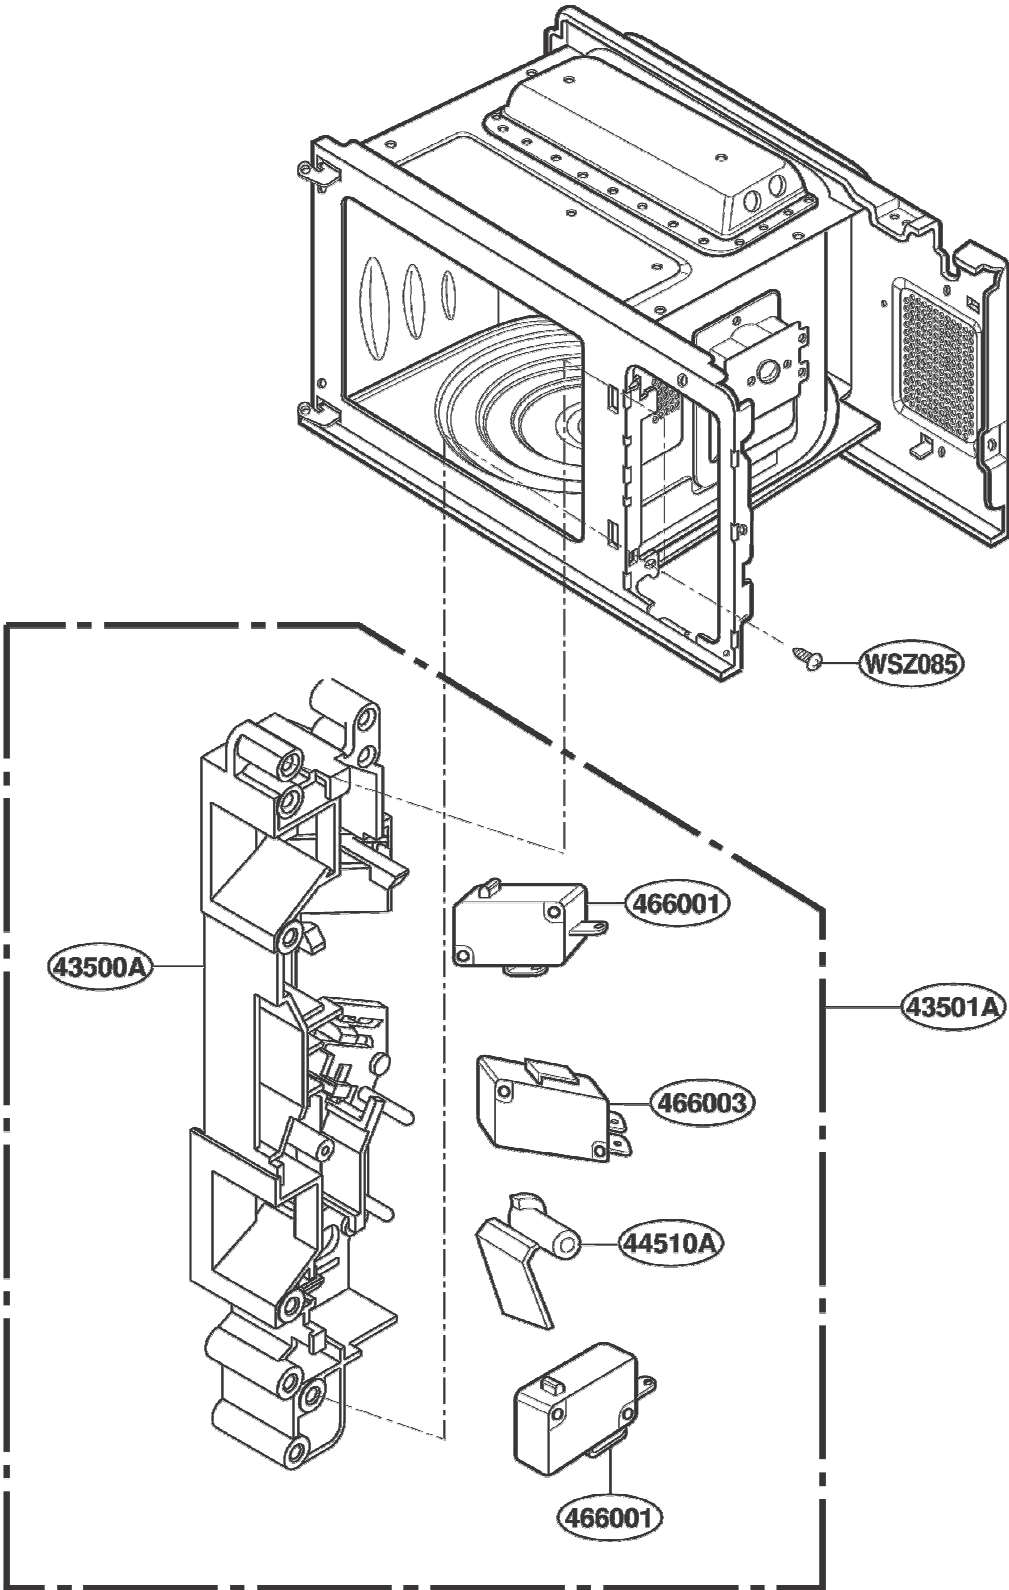

EXPLODED VIEW

INTRODUCTION

MODEL: MH-2338NW
MH-2337W

DOOR PARTS

CONTROL PANEL PARTS

OVEN CAVITY PARTS

LATCH BOARD PARTS

INTERIOR PARTS

BASE PLATE PARTS