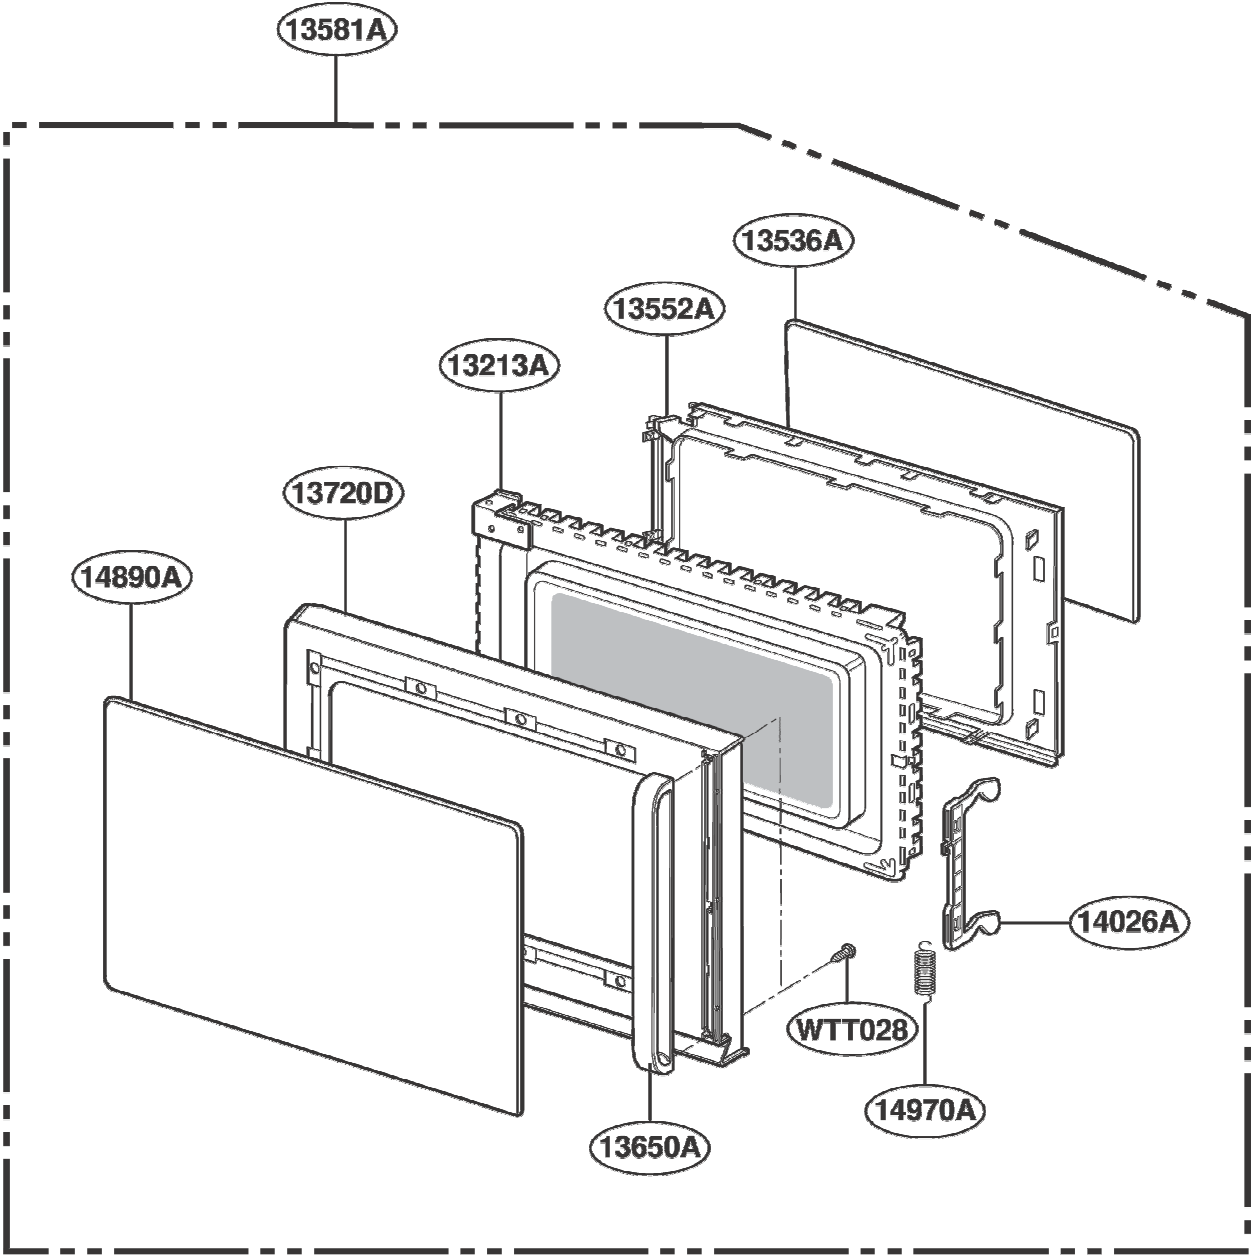

EXPLODED VIEW

INTRODUCTION

MODEL: MH-2338NW
MH-2337W

DOOR PARTS

CONTROL PANEL PARTS

OVEN CAVITY PARTS

LATCH BOARD PARTS

INTERIOR PARTS

BASE PLATE PARTS