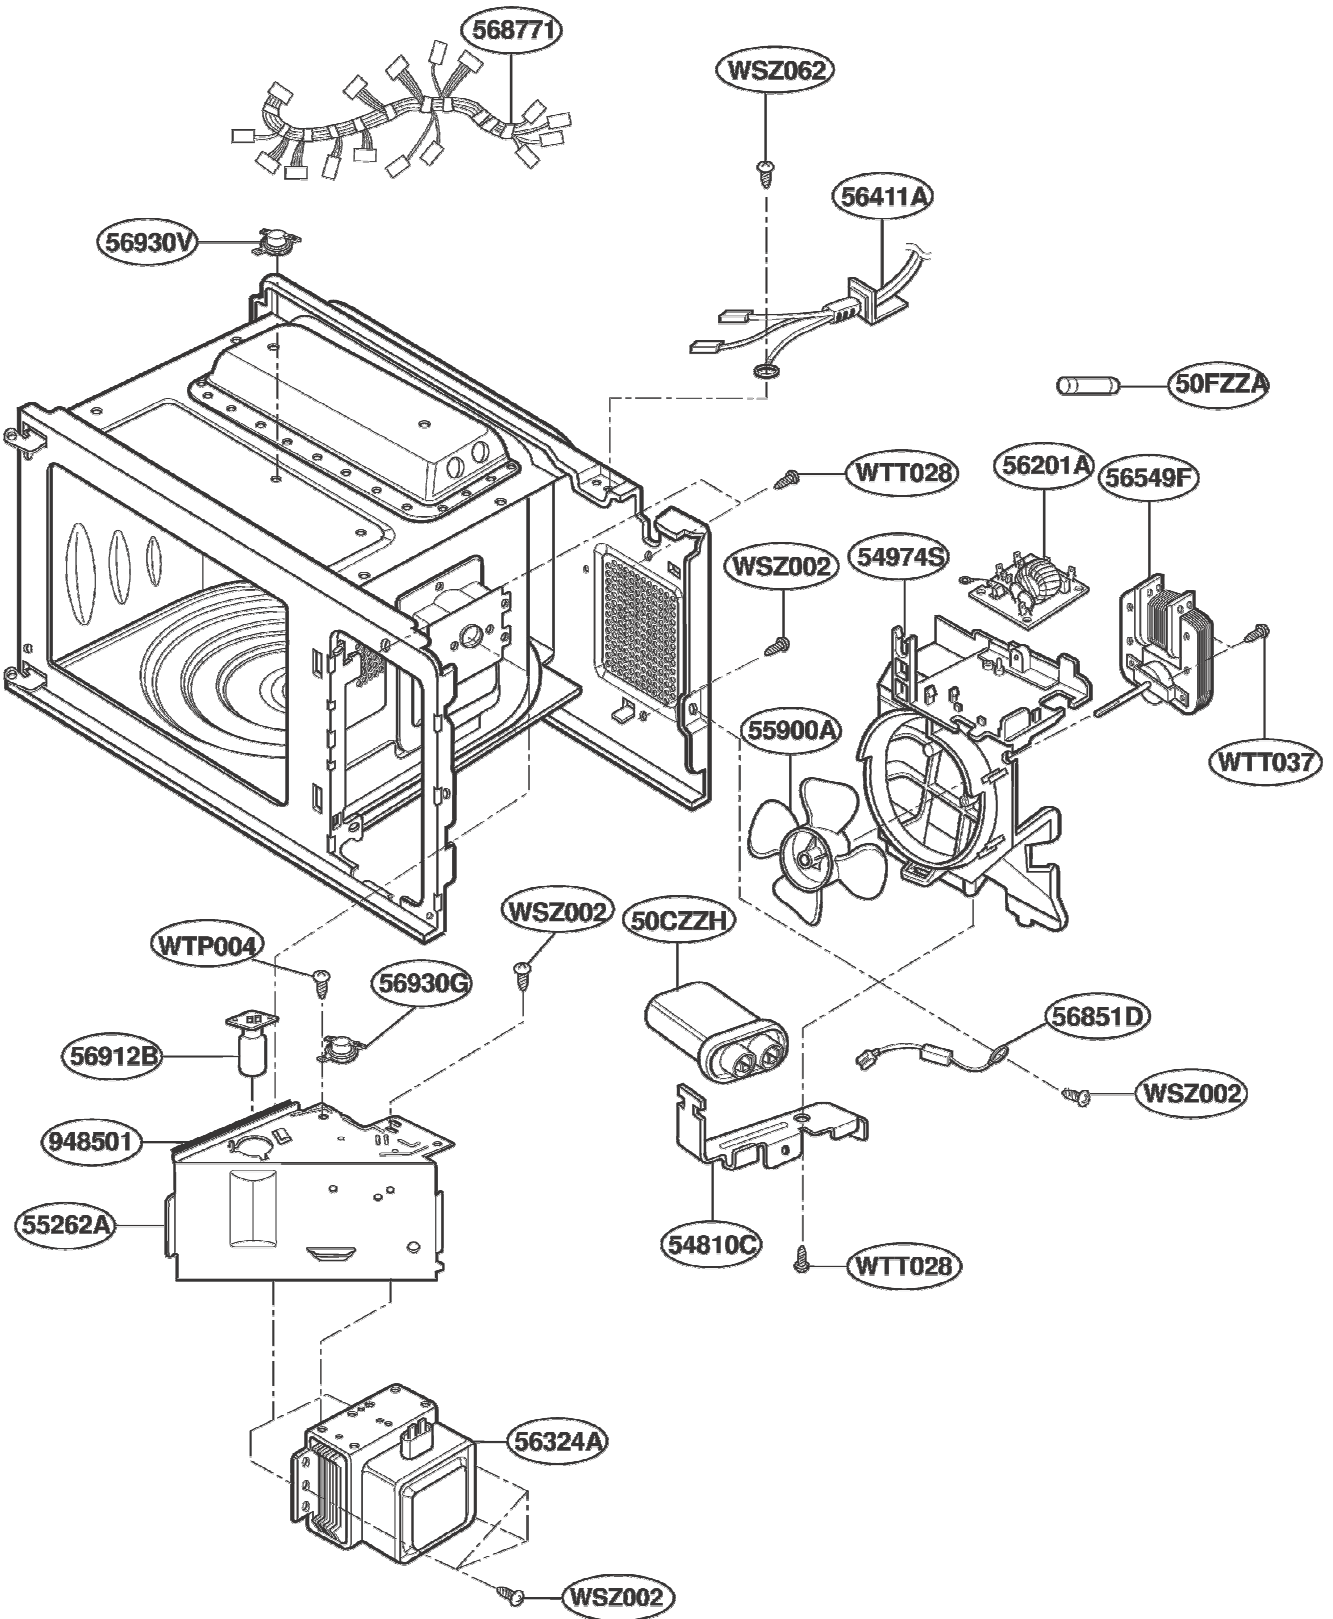

EXPLODED VIEW

INTRODUCTION

MODEL: MH-2338NW
MH-2337W

DOOR PARTS

CONTROL PANEL PARTS

OVEN CAVITY PARTS

LATCH BOARD PARTS

INTERIOR PARTS

BASE PLATE PARTS