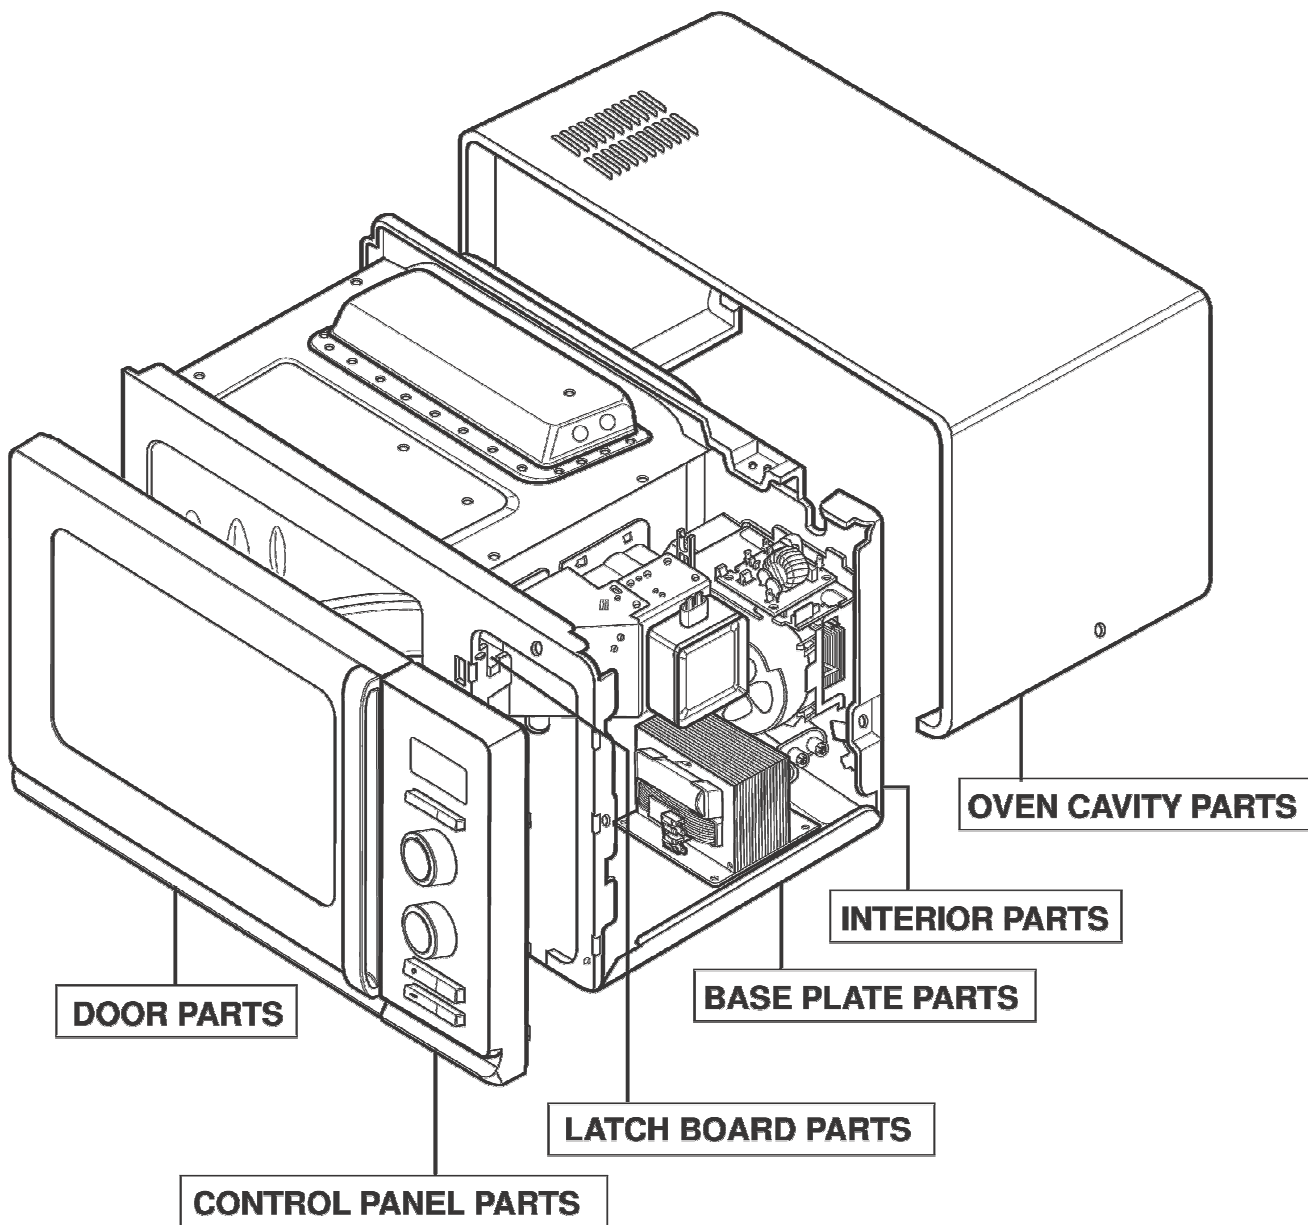

EXPLODED VIEW

INTRODUCTION

MODEL: MH-2338NW
MH-2337W

DOOR PARTS

CONTROL PANEL PARTS

OVEN CAVITY PARTS

LATCH BOARD PARTS

INTERIOR PARTS

BASE PLATE PARTS