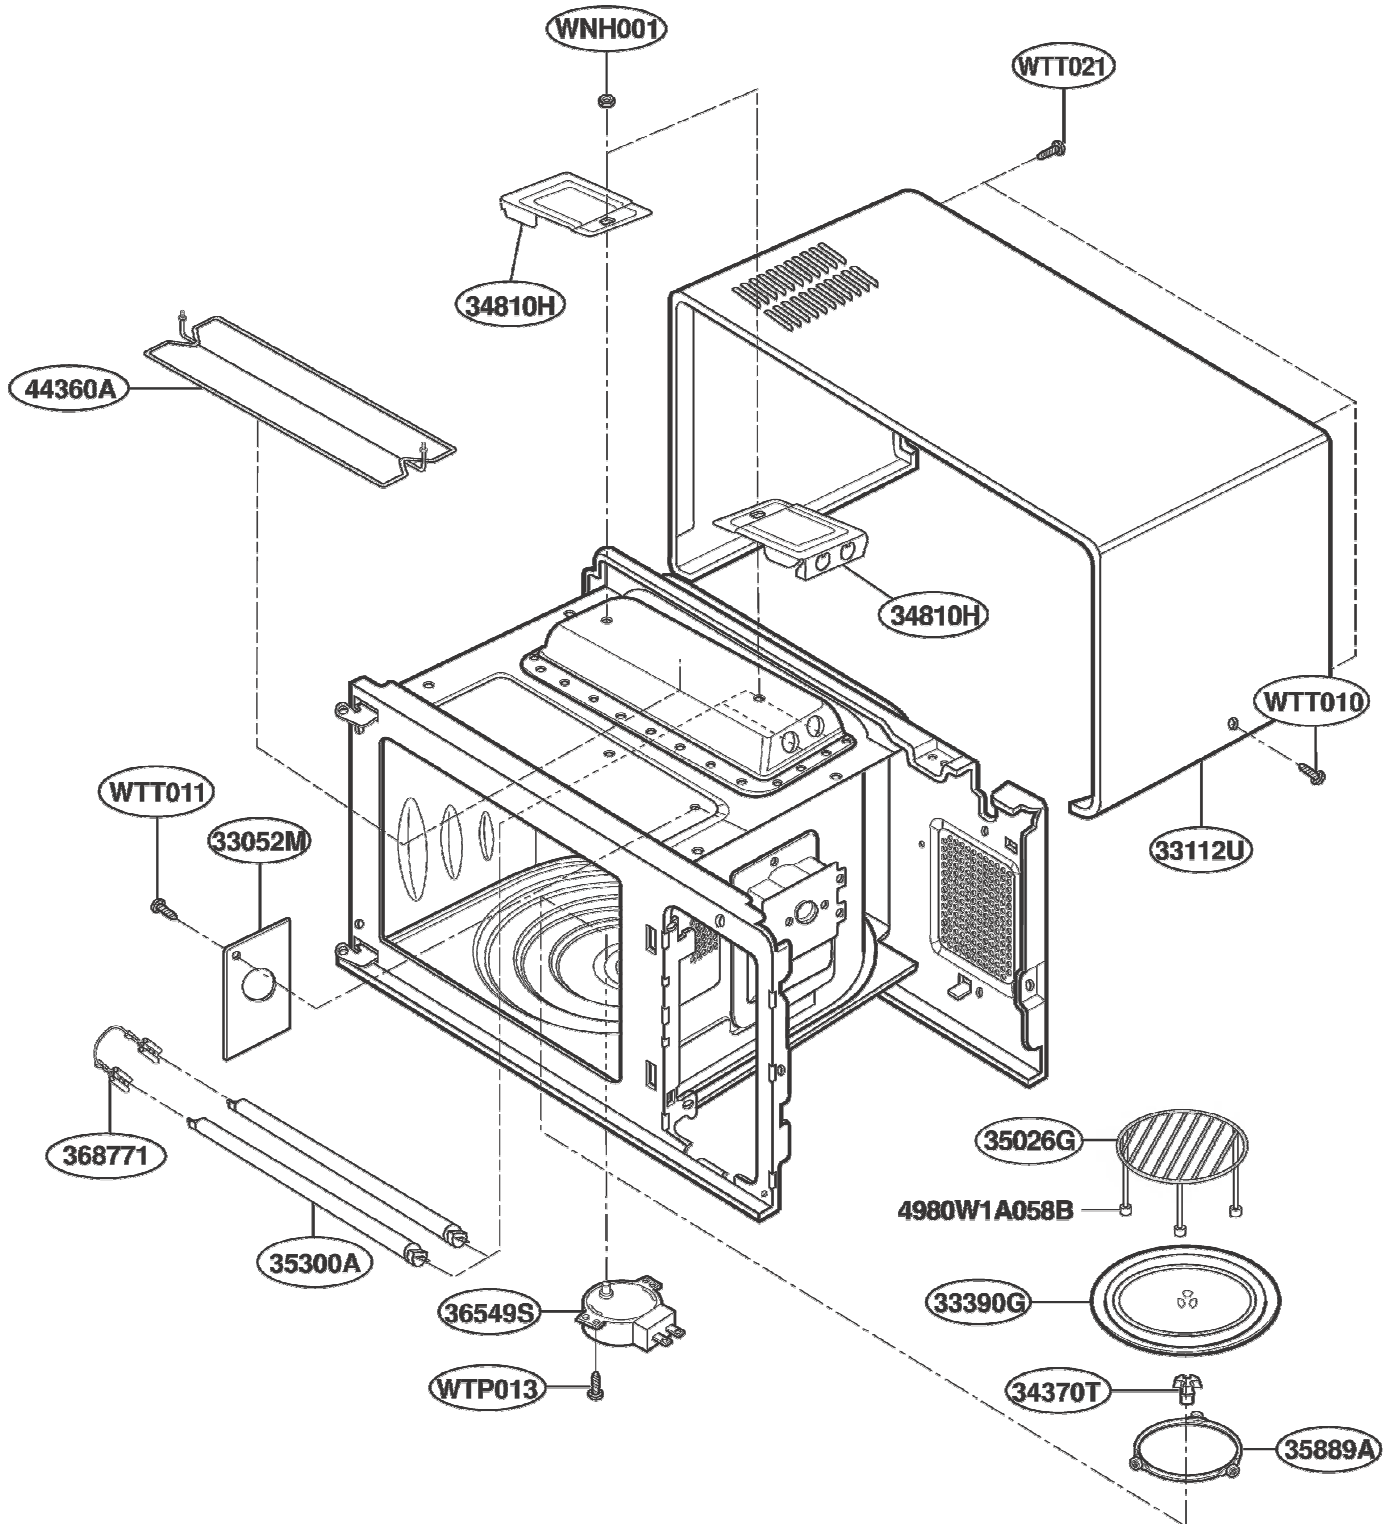

EXPLODED VIEW

INTRODUCTION

MODEL: MH-2338NW
MH-2337W

DOOR PARTS

CONTROL PANEL PARTS

OVEN CAVITY PARTS

LATCH BOARD PARTS

INTERIOR PARTS

BASE PLATE PARTS