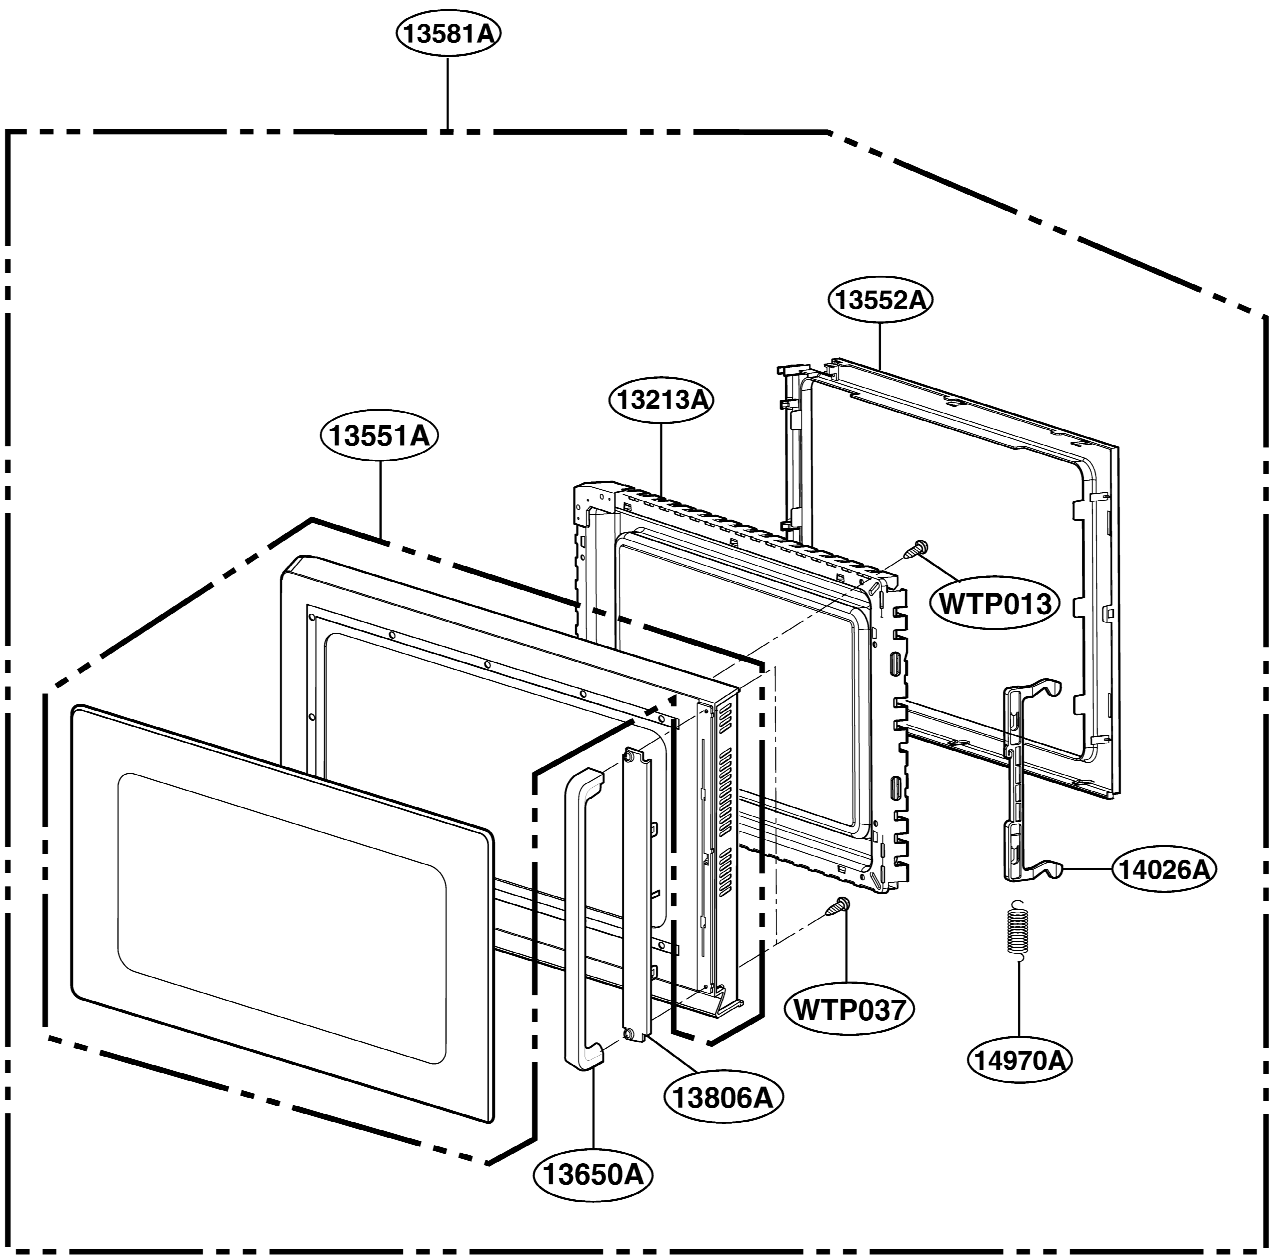

EXPLODED VIEW

INTRODUCTION

MODEL: MC-3081NSR

DOOR PARTS

CONTROL PANEL PARTS

OVEN CAVITY PARTS