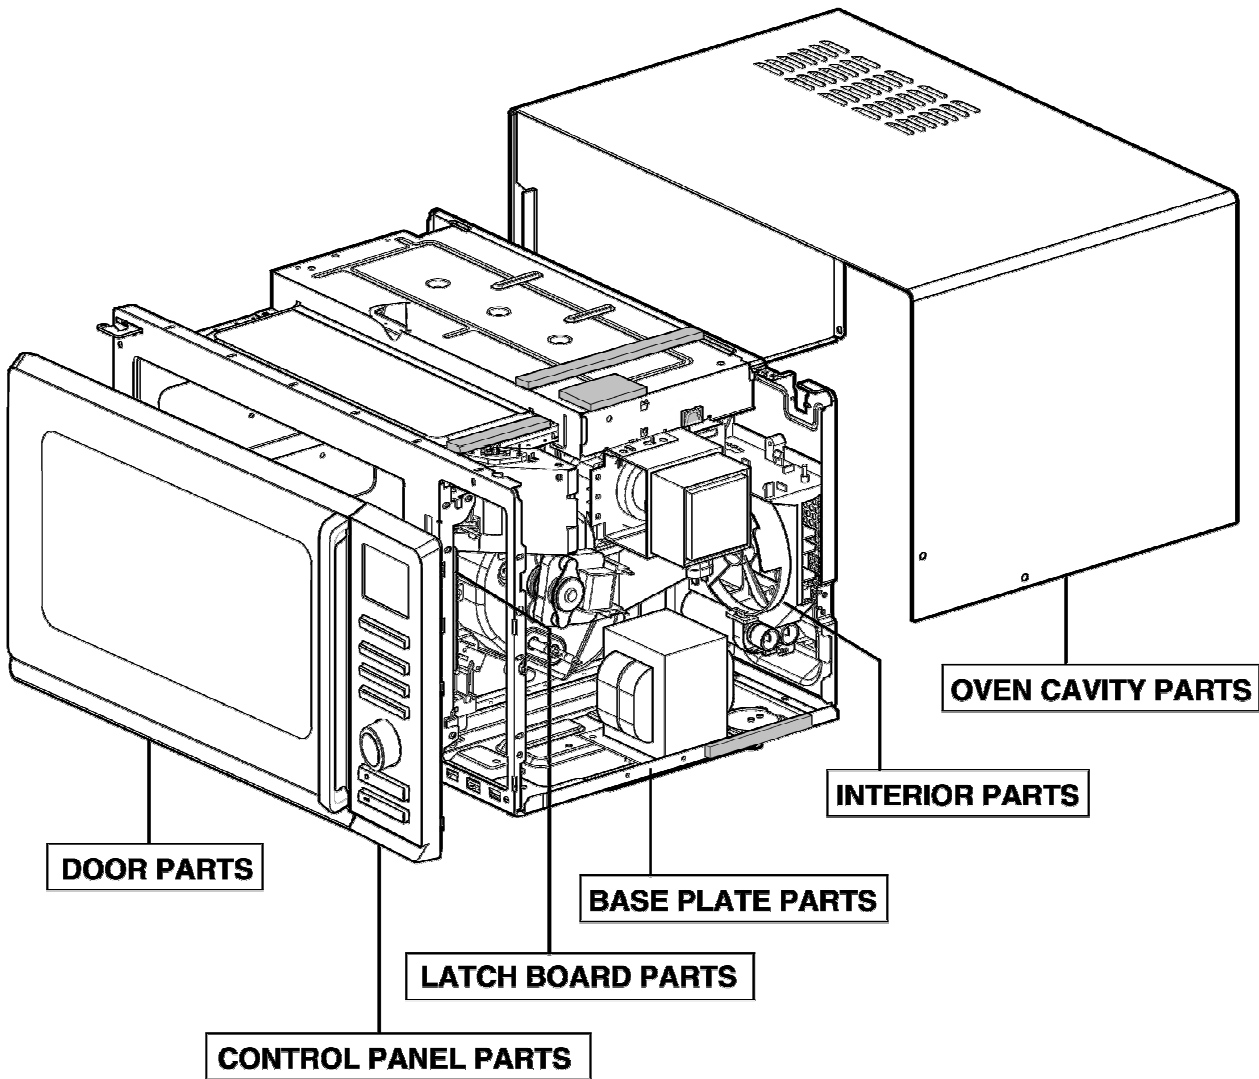

EXPLODED VIEW

INTRODUCTION

MODEL: MC-3081NSR

DOOR PARTS

CONTROL PANEL PARTS

OVEN CAVITY PARTS