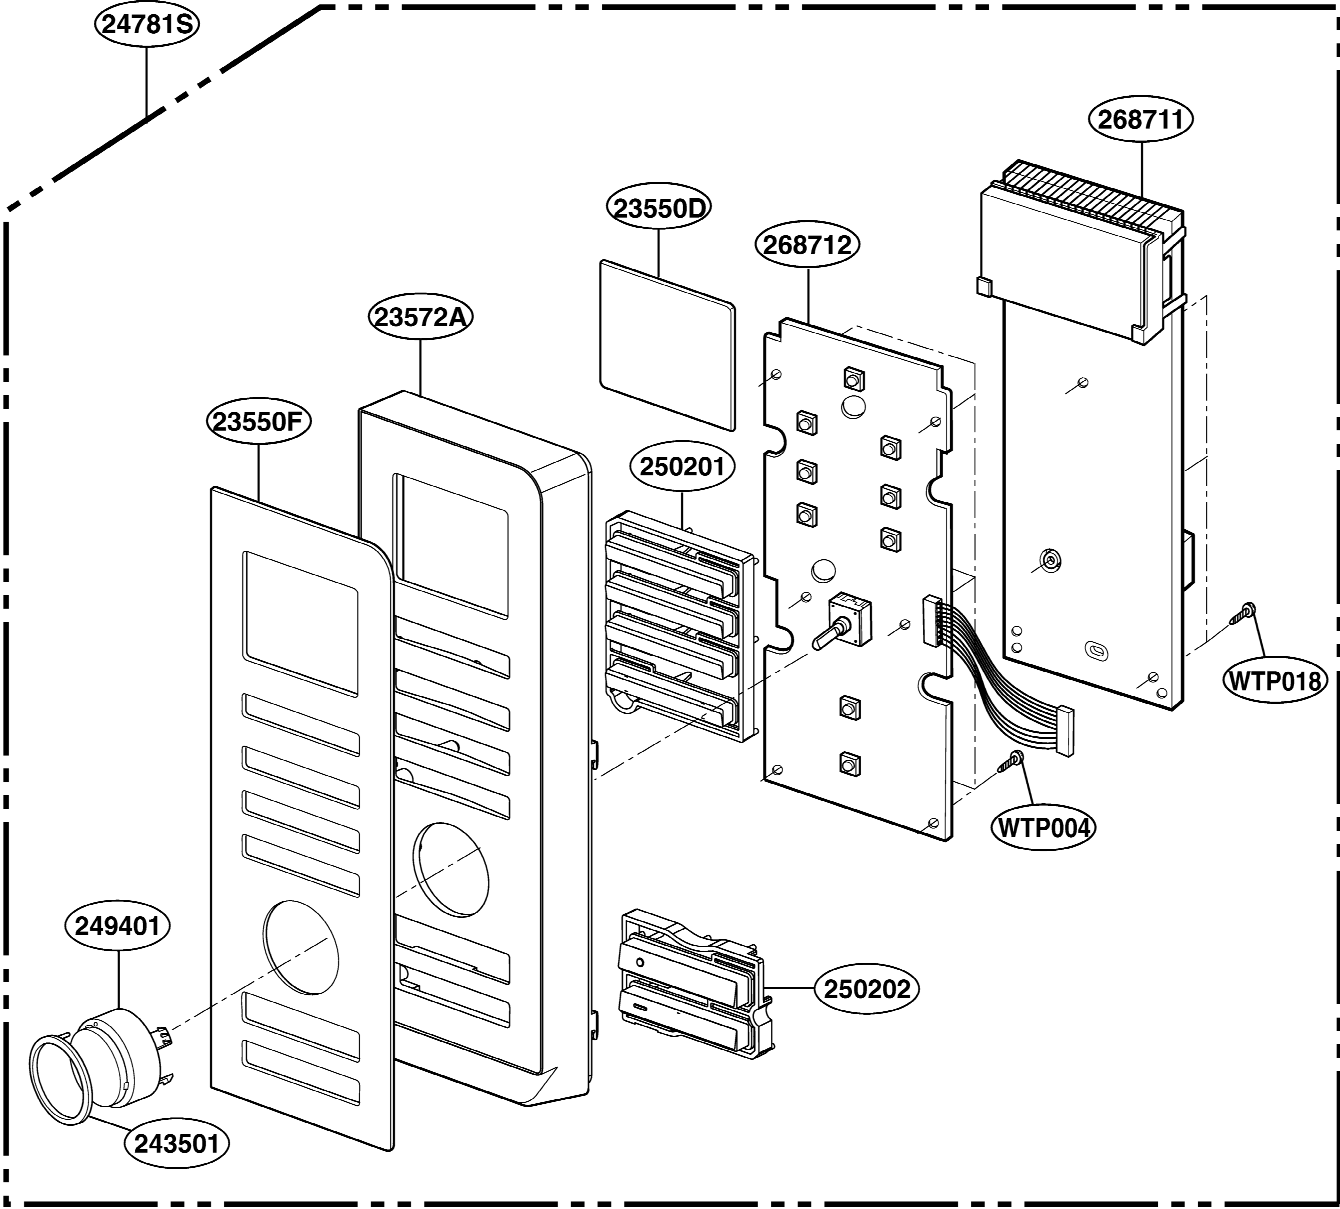

EXPLODED VIEW

INTRODUCTION

MODEL: MC-3081NSR

DOOR PARTS

CONTROL PANEL PARTS

OVEN CAVITY PARTS