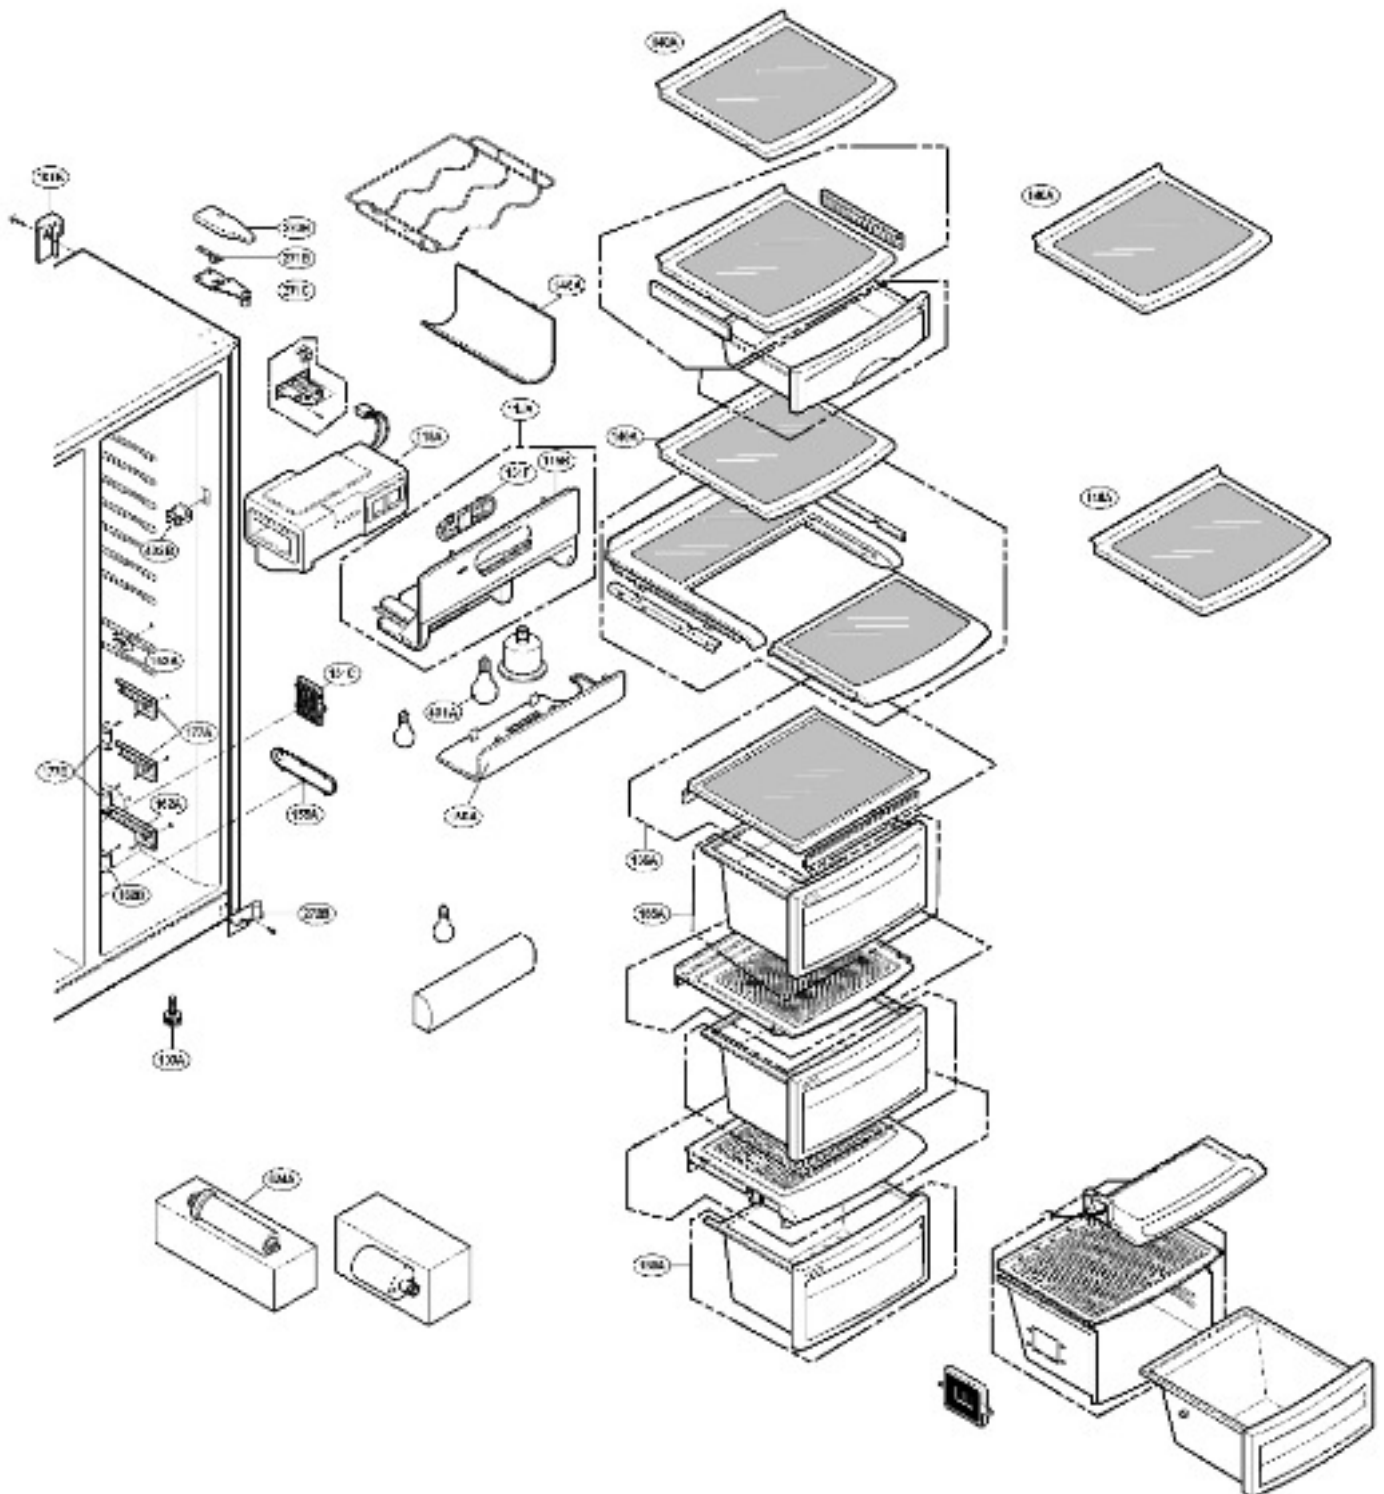

EXPLODED VIEW

FREEZER DOOR PART: GW-P227

EXPLODED VIEW

Ref No. : G-W-P227

REFRIGERATOR DOOR PART

EXPLODED VIEW

FREEZER COMPARTMENT

EXPLODED VIEW

REFRIGERATOR COMPARTMENT

EXPLODED VIEW

MACHINE COMPARTMENT