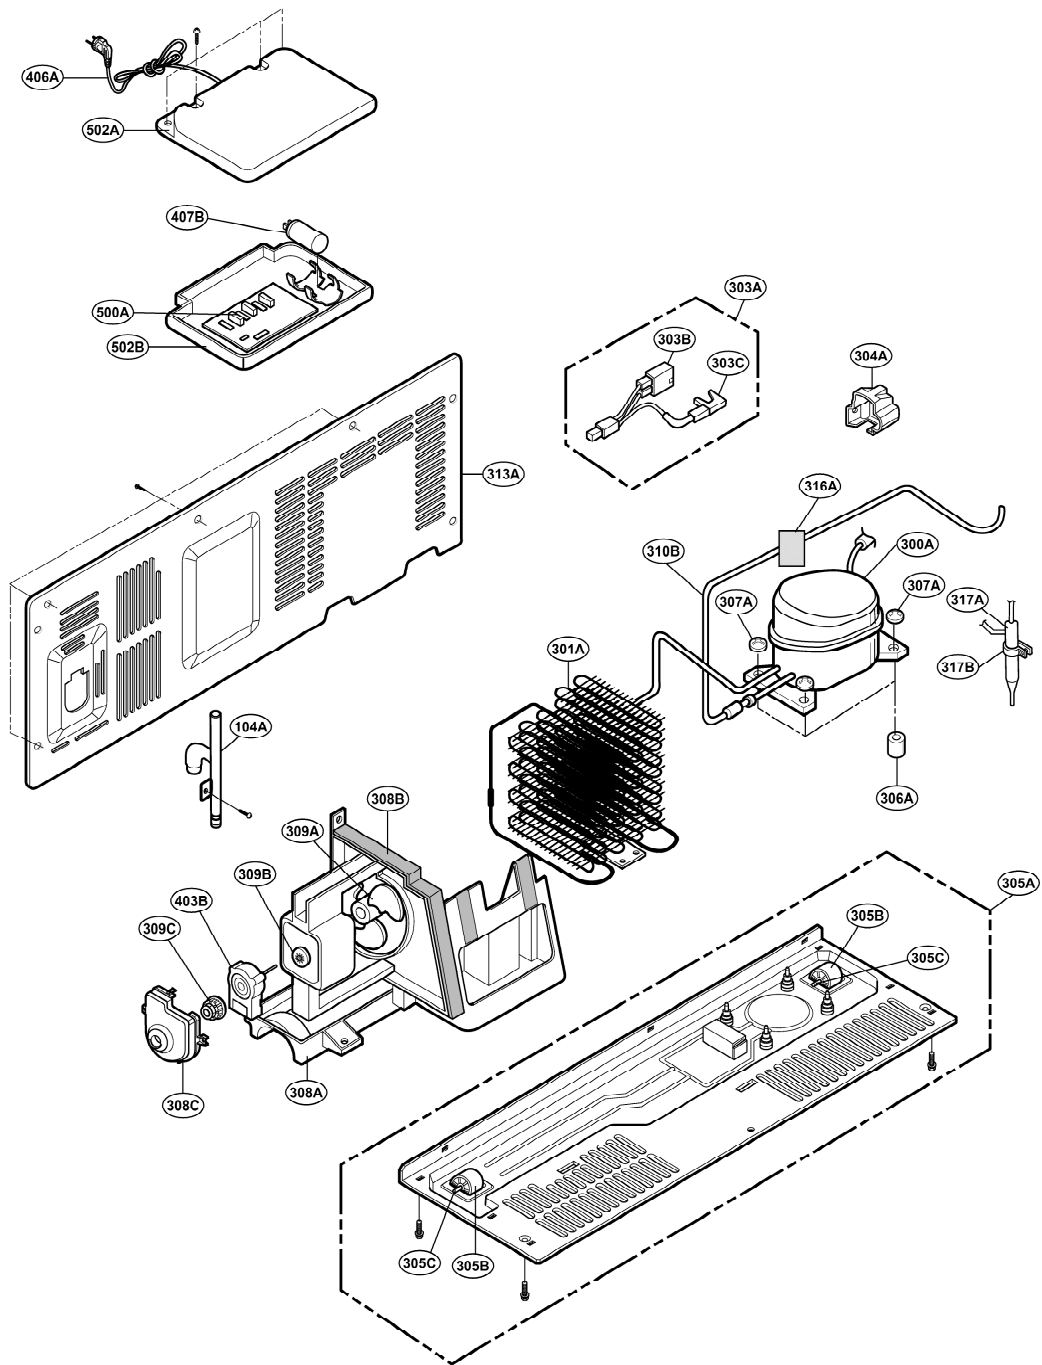

EXPLODED VIEW

FREEZER DOOR PART: GW-L207

EXPLODED VIEW

Ref No. : GW-L207

REFRIGERATOR DOOR PART

EXPLODED VIEW

FREEZER COMPARTMENT

EXPLODED VIEW

REFRIGERATOR COMPARTMENT

EXPLODED VIEW

ICE & WATER PART

EXPLODED VIEW

MACHINE COMPARTMENT

EXPLODED VIEW

DISPENSER PART