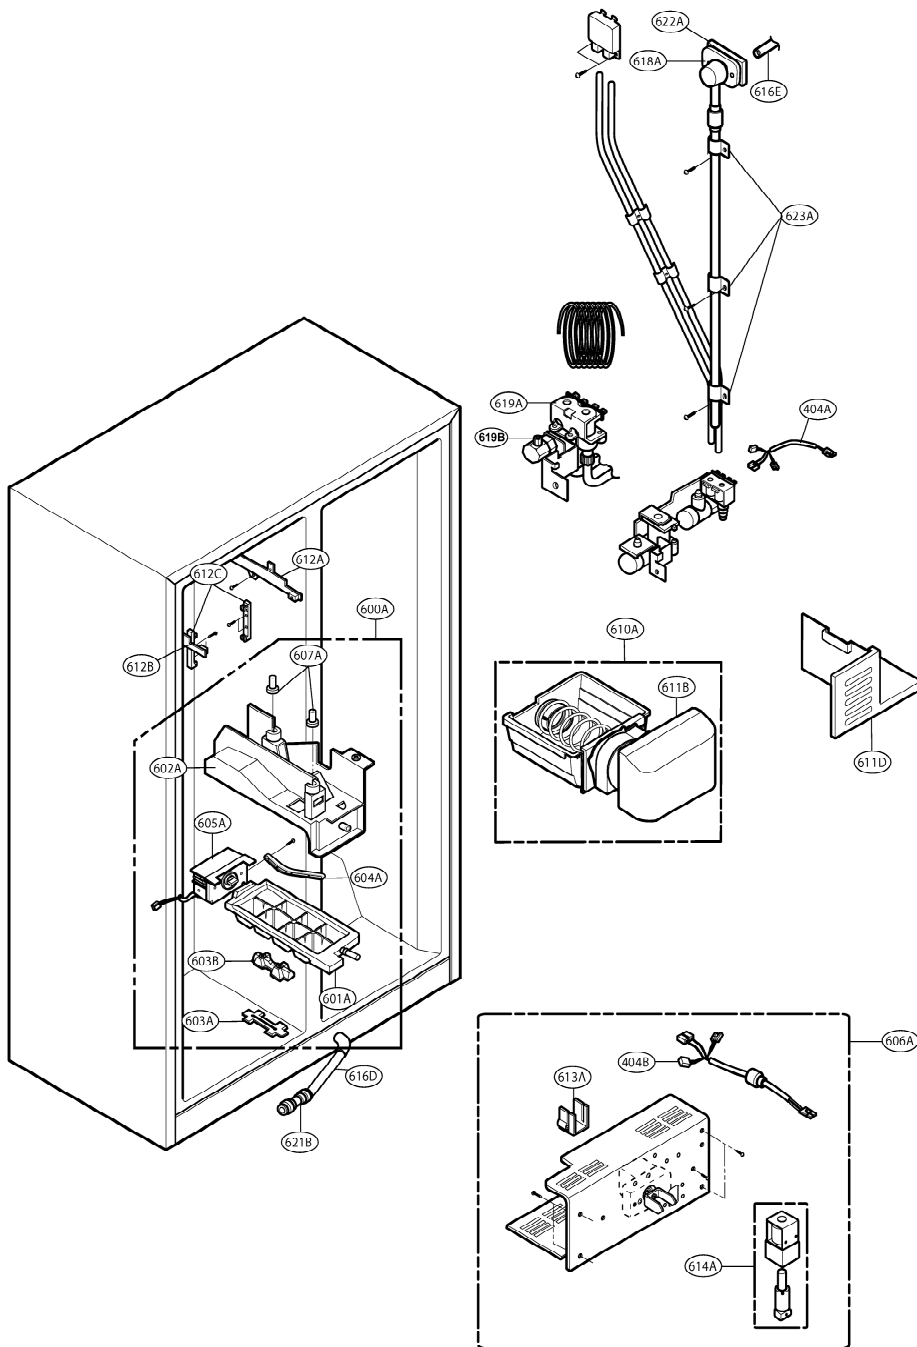

EXPLODED VIEW

FREEZER DOOR PART: GW-L207

EXPLODED VIEW

Ref No. : GW-L207

REFRIGERATOR DOOR PART

EXPLODED VIEW

FREEZER COMPARTMENT

EXPLODED VIEW

REFRIGERATOR COMPARTMENT

EXPLODED VIEW

ICE & WATER PART

EXPLODED VIEW

MACHINE COMPARTMENT

EXPLODED VIEW

DISPENSER PART