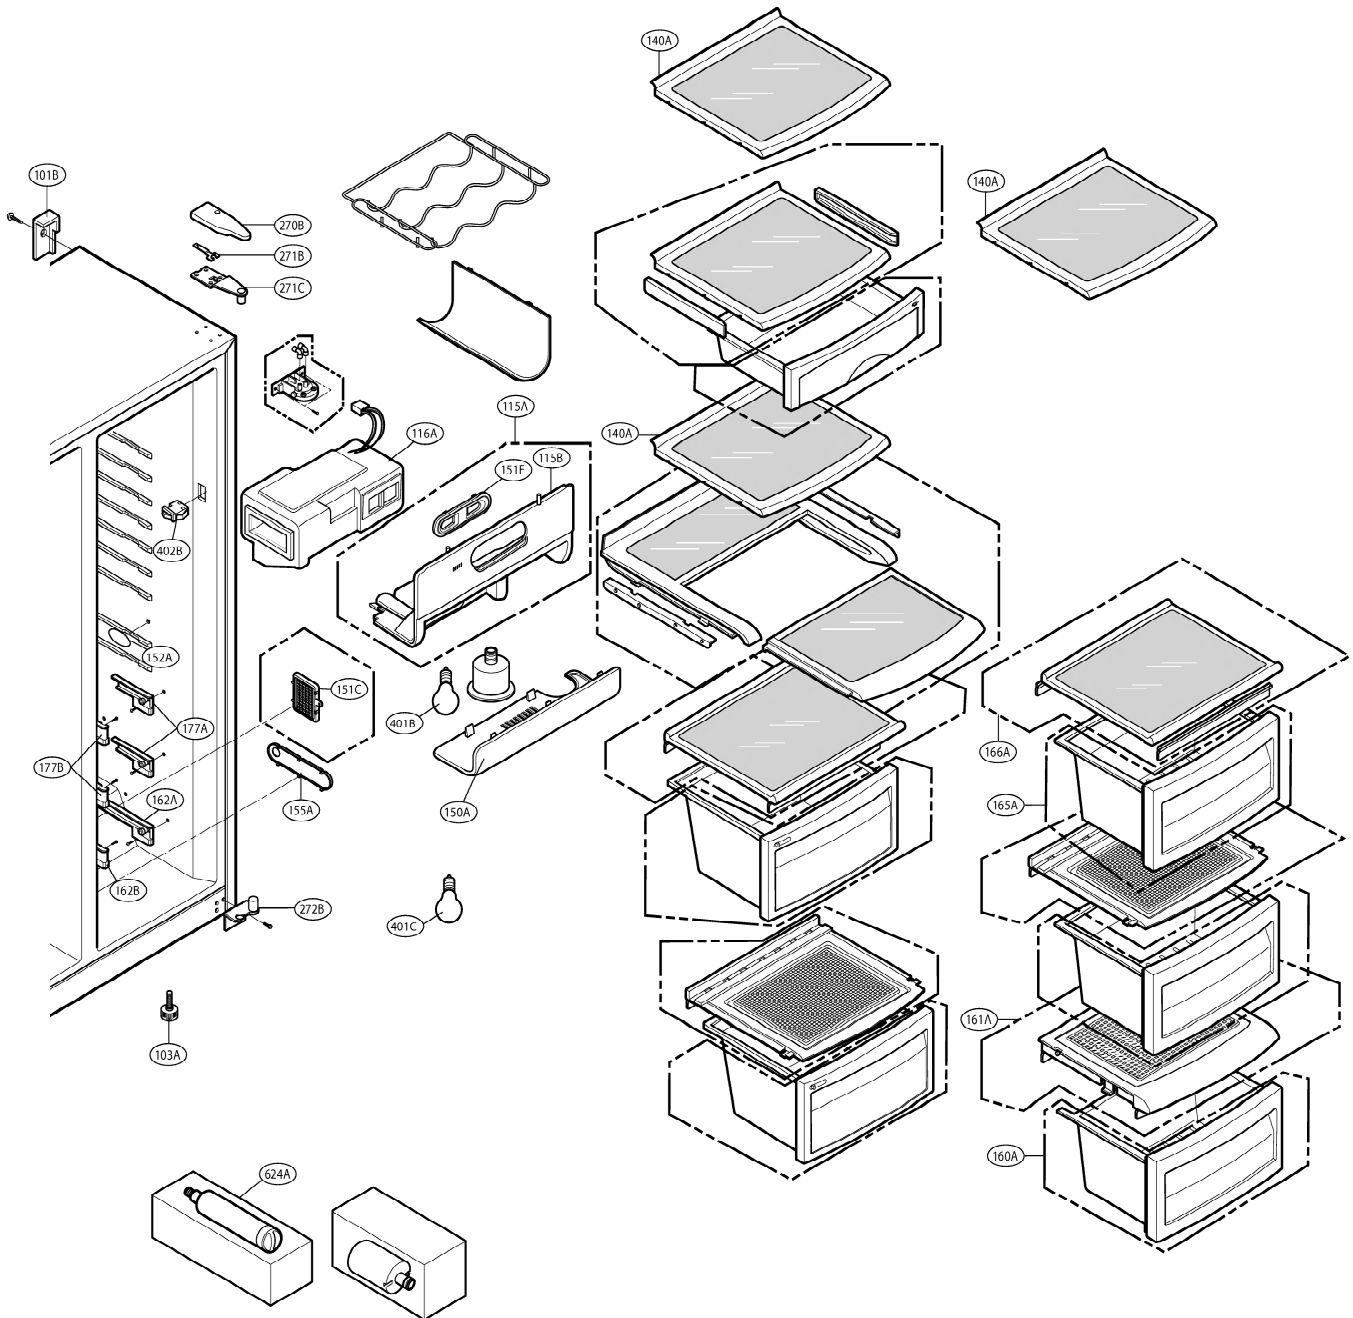

EXPLODED VIEW

FREEZER DOOR PART: GW-L207

EXPLODED VIEW

Ref No. : GW-L207

REFRIGERATOR DOOR PART

EXPLODED VIEW

FREEZER COMPARTMENT

EXPLODED VIEW

REFRIGERATOR COMPARTMENT

EXPLODED VIEW

ICE & WATER PART

EXPLODED VIEW

MACHINE COMPARTMENT

EXPLODED VIEW

DISPENSER PART