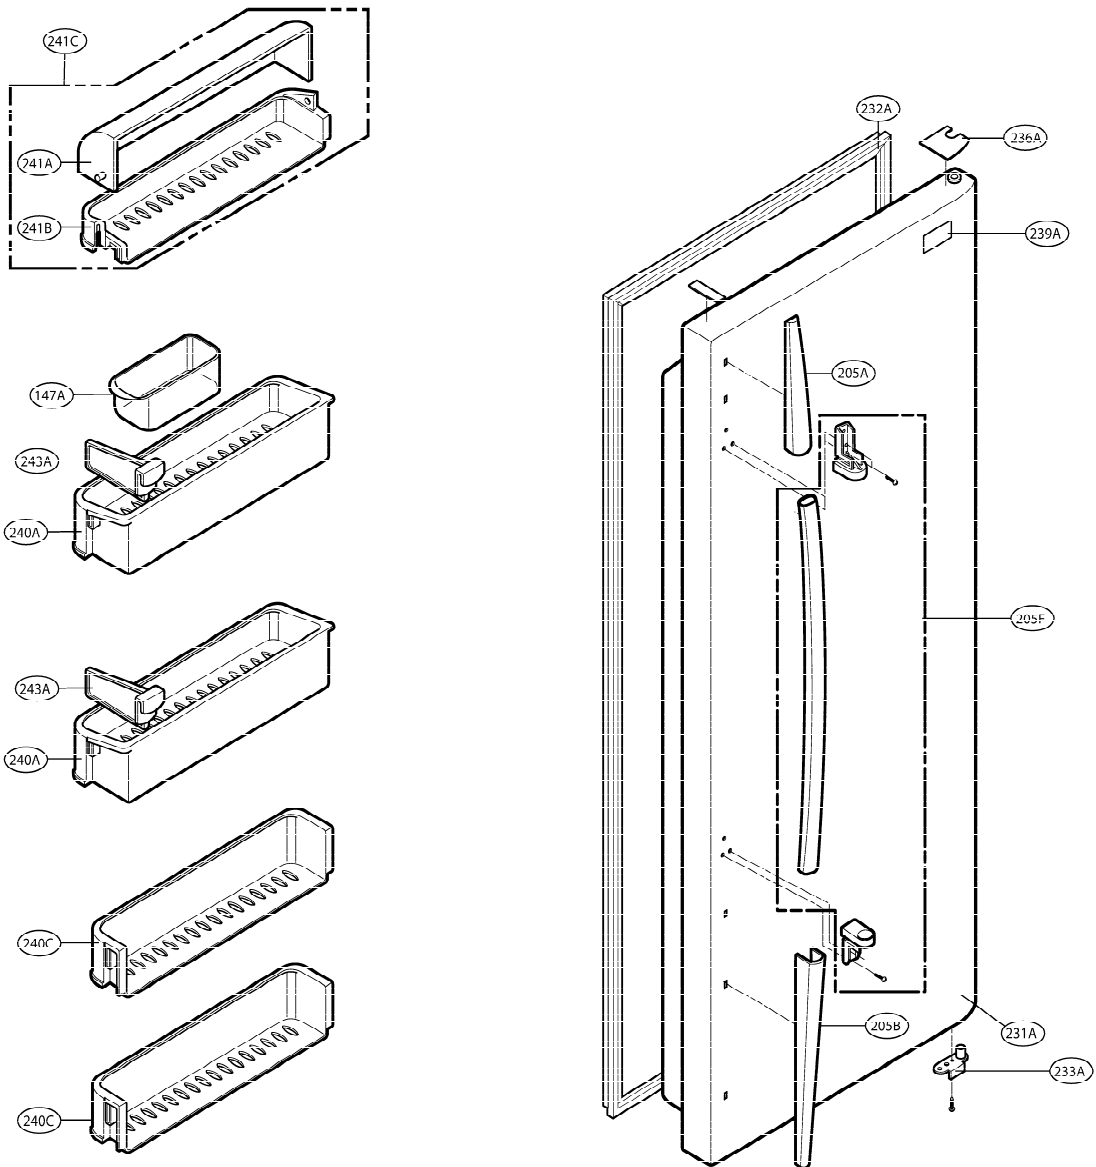

EXPLODED VIEW

FREEZER DOOR PART: GW-L207

EXPLODED VIEW

Ref No. : GW-L207

REFRIGERATOR DOOR PART

EXPLODED VIEW

FREEZER COMPARTMENT

EXPLODED VIEW

REFRIGERATOR COMPARTMENT

EXPLODED VIEW

ICE & WATER PART

EXPLODED VIEW

MACHINE COMPARTMENT

EXPLODED VIEW

DISPENSER PART