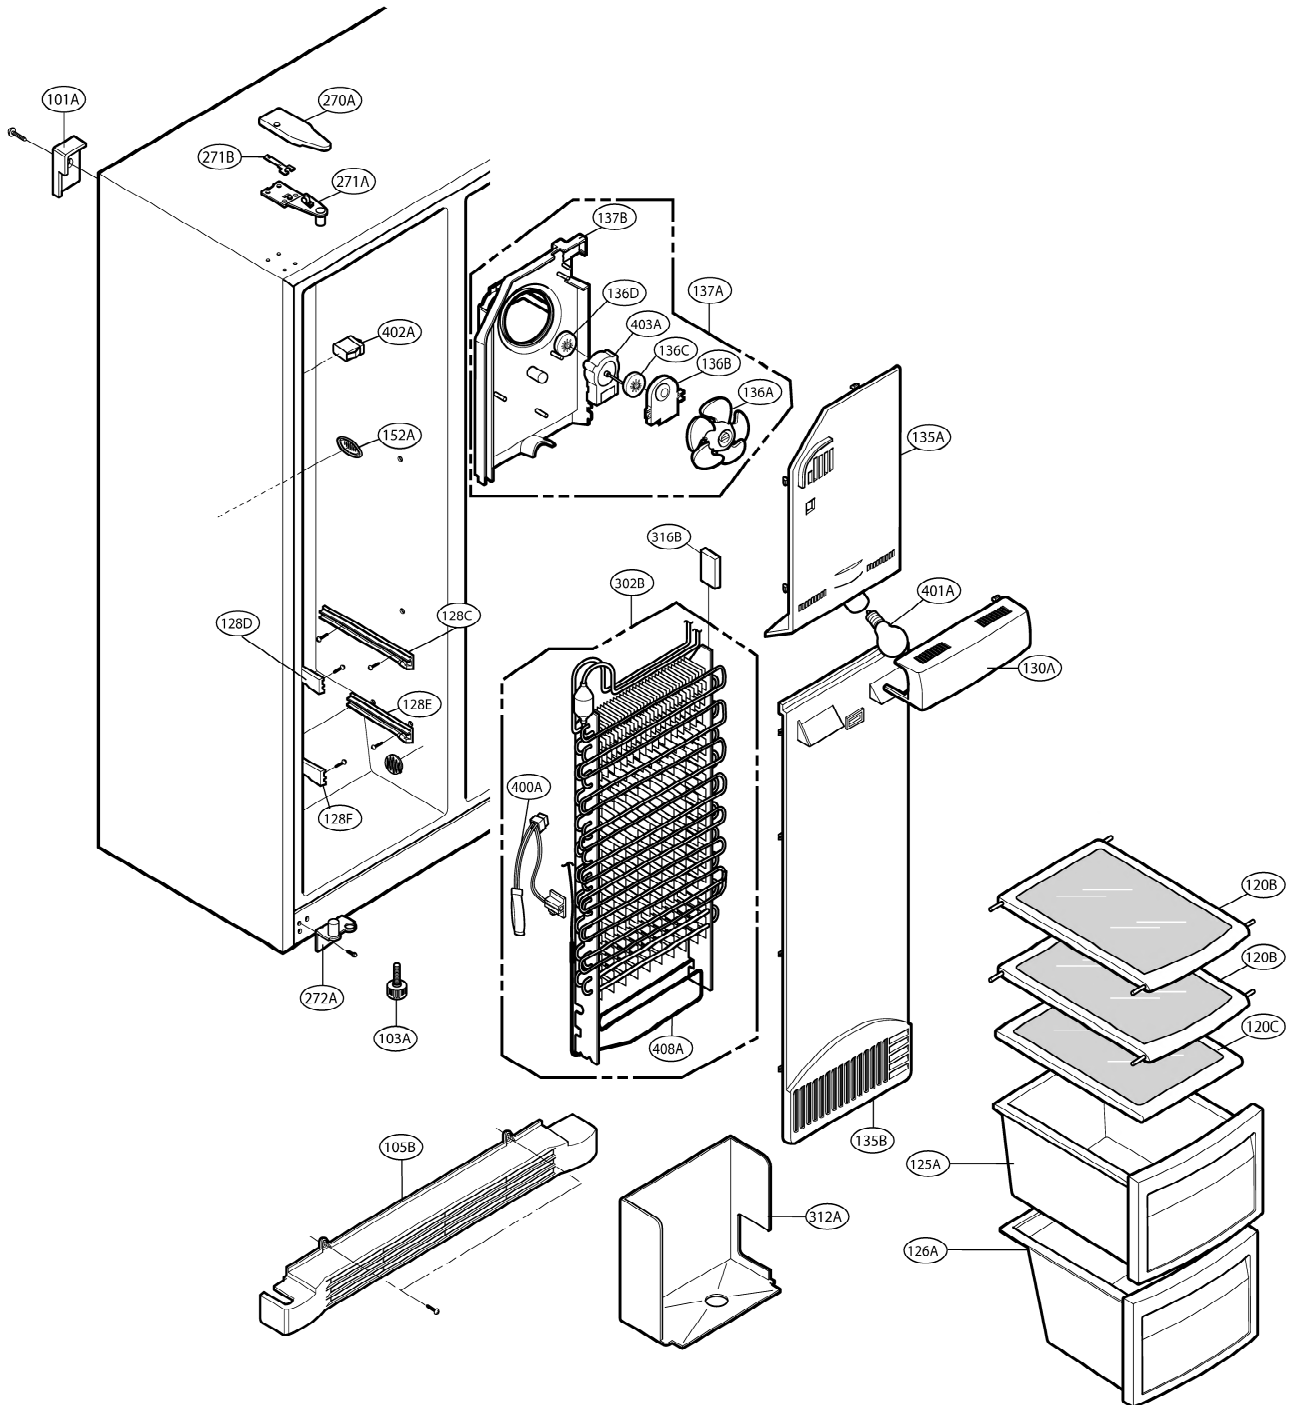

EXPLODED VIEW

FREEZER DOOR PART: GW-L207

EXPLODED VIEW

Ref No. : GW-L207

REFRIGERATOR DOOR PART

EXPLODED VIEW

FREEZER COMPARTMENT

EXPLODED VIEW

REFRIGERATOR COMPARTMENT

EXPLODED VIEW

ICE & WATER PART

EXPLODED VIEW

MACHINE COMPARTMENT

EXPLODED VIEW

DISPENSER PART