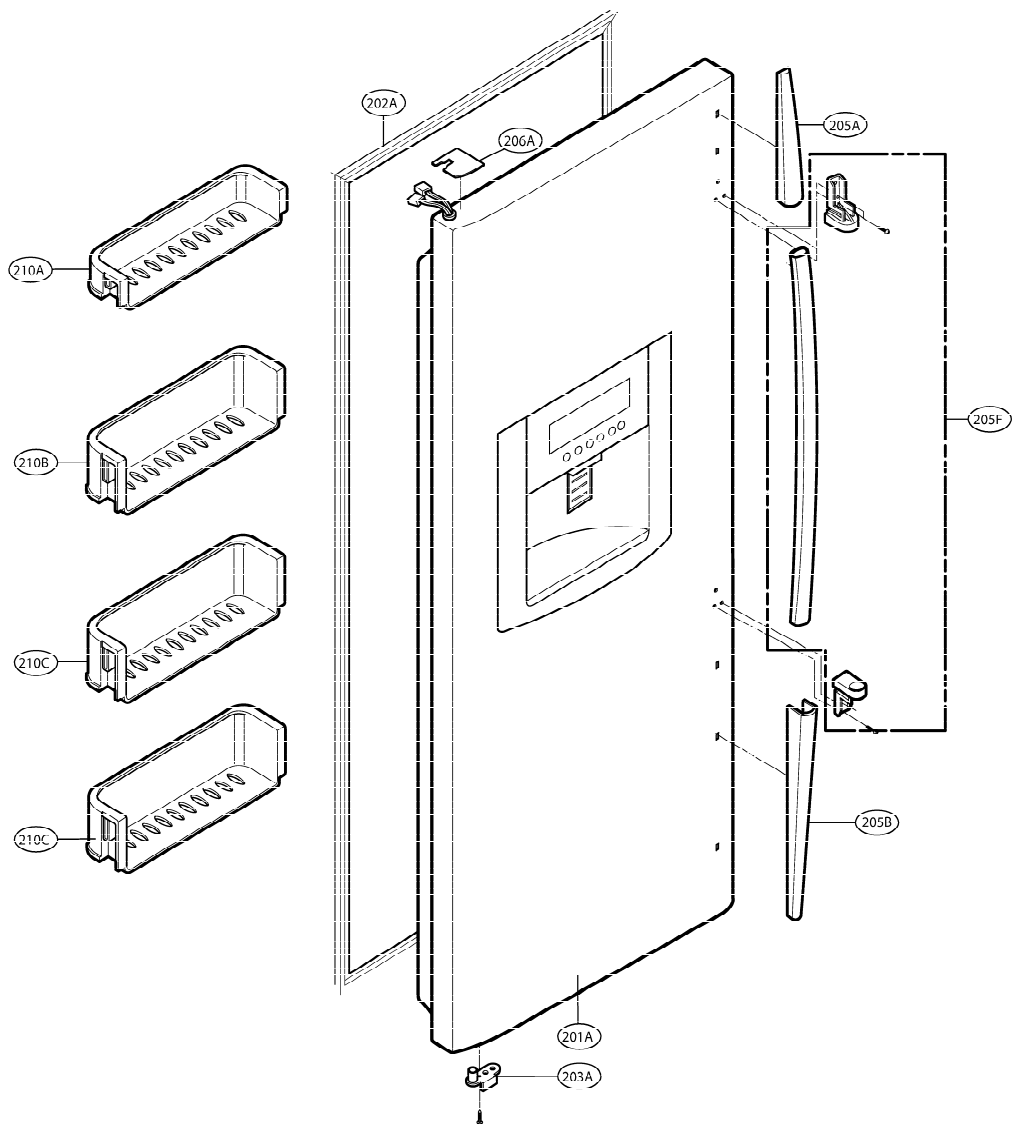

EXPLODED VIEW

FREEZER DOOR PART: GW-L207

EXPLODED VIEW

Ref No. : GW-L207

REFRIGERATOR DOOR PART

EXPLODED VIEW

FREEZER COMPARTMENT

EXPLODED VIEW

REFRIGERATOR COMPARTMENT

EXPLODED VIEW

ICE & WATER PART

EXPLODED VIEW

MACHINE COMPARTMENT

EXPLODED VIEW

DISPENSER PART